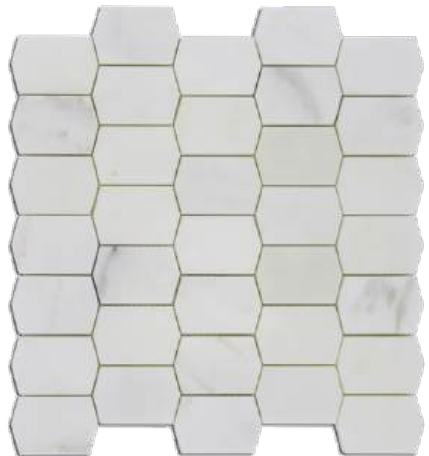

Calacatta Oliva
Polished